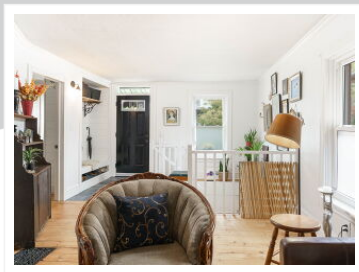

168 London Road West, Guelph, ON N1H 2C3

View virtual tour at:  
<https://tours.modernmovement.ca/168-london-road-west-guelph/>

**Paul and Christian Associates**

(416) 960-9995  
paulandchristianassociates@sothebysrealty.ca  
<http://www.paulandchristian.com>