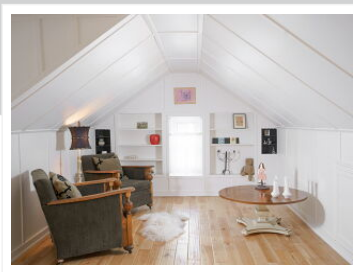

168 London Road West, Guelph, ON N1H 2C3

View virtual tour at:  
<https://tours.modernmovement.ca/168-london-road-west-guelph/>

**Paul and Christian Associates**

(416) 960-9995  
paulandchristianassociates@sothebysrealty.ca  
<http://www.paulandchristian.com>